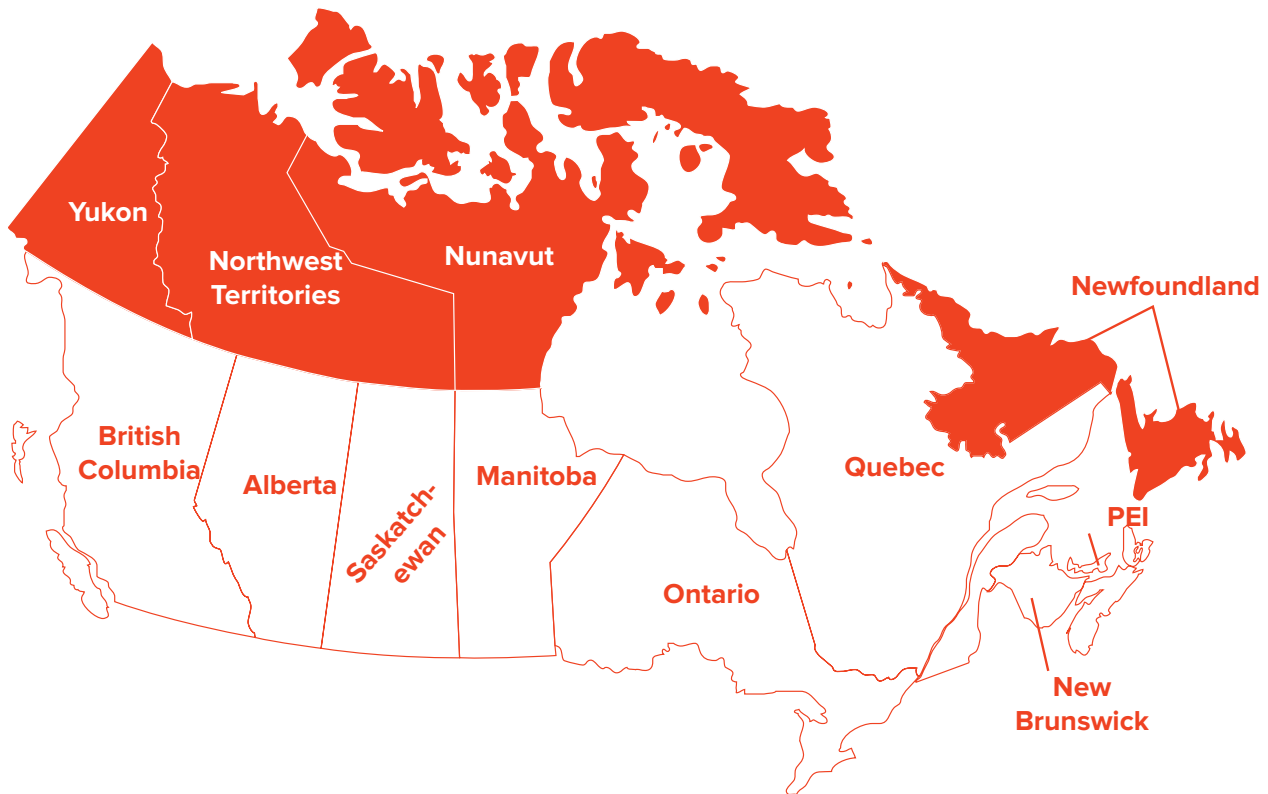

# 2018 DEALER DROP-SHIP PROGRAM CANADA

**RED PROVINCES** - Extended/Remote delivery charges may apply. Please call for quotes.

## FEDEX EXPRESS INTERNATIONAL ECONOMY PROGRAM

To Commercial Dealer Addresses ONLY

**ALL BOAT COVERS**

FLAT RATE

**\$65.00 (US) EACH**

**ALL KNOCK-DOWN  
BIMINI TOPS**

FLAT RATE

**\$85.00 (US) EACH**

**ALL ORDERS  
SHIP IN  
5 DAYS  
OR LESS!**

**ALL ORDERS  
DELIVER IN  
2-3 BUSINESS  
DAYS!**

Carver Boat Covers & Bimini Tops are Proudly Made in the USA

Subject to change without notice.

Available through your marine distributor.